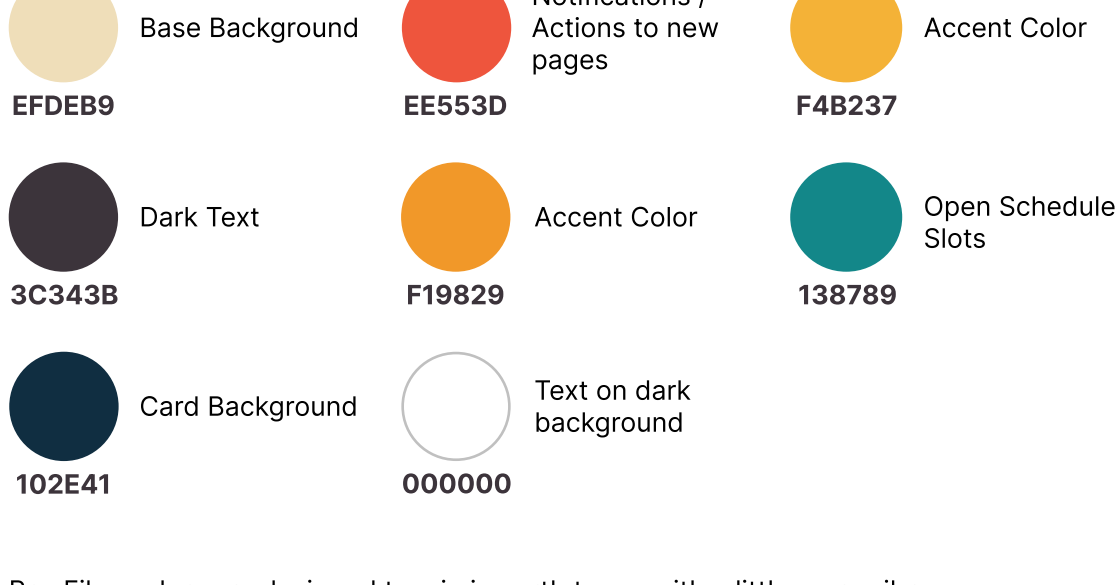

## Color

Pro-Files colors are designed to mimic earth tones with a little more vibrancy. Avoid anything that comes across too “manly” to ensure we don’t alienate our female users. These colors are chosen to exude confidence from us, and comfort for our users.

## Typography

### Headers

Inter | Bold | 24pt

Used at the top of a page to help users know where they are

### Headers Lite

Inter | Lite | 24pt

Used for Dates in Scheduling Screen